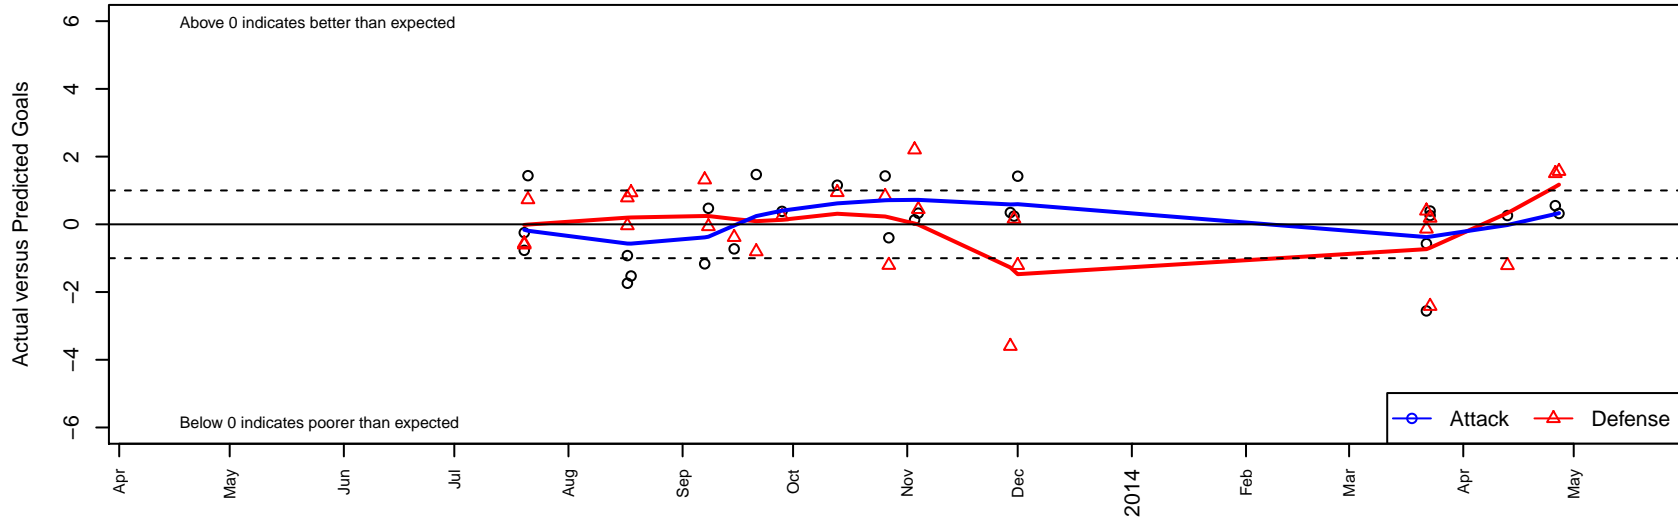

San Diego SC Academy Navy B98
Dots are actual minus expected GF (blue circles) and GA (red triangles).
Blue line is smoothed change in attack strength. Red is smoothed change in defense strength.